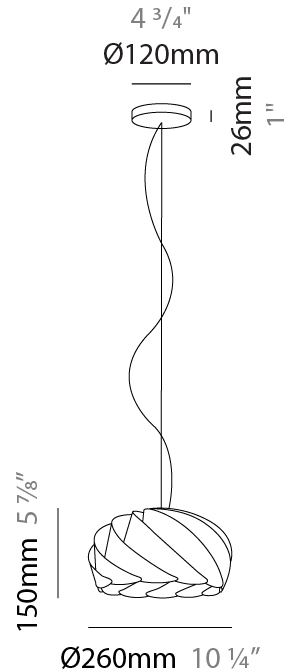

PROJECT	_____
TYPE	_____
SPECIFIER	_____
QUANTITY	_____
DATE	_____

HALF GLOBE SUSPENSION

D61071-

base number   Finish
Options

1. To build a product code in our configurator select the specify button on the base model # product page
2. To build a manual product code on this datasheet choose from the options listed below in blue font and add the suffix to the base model #

GENERAL

Series: Half Globe
Brand: Linea Zero
Division: Design
Mounting Type: Suspension
Mounting Location: Ceiling
Subcategory: Pendant

PHYSICAL

Shape: Dome
Diameter (mm): 260
Diameter (in): 10 1/4
Height (mm): 150
Height (in): 5 7/8
Max. Overall Height (mm): 1900
Max. Overall Height (in): 74 13/16
Light Distribution: Omnidirectional
Diffuser: Polilux™ Shade - See Finish Options
Fixture Finish: WHI / BLK / SIL / NGD / COP / PKM
Fixture Material: Polilux™/ Metal holder

ELECTRICAL

Number of Lamps: 1
Lamp Type: LED Retrofit
Bulb Included: Bulb Not Included
Max. Wattage Per Lamp (W): 7
Lamp Base: E26
Input Voltage (V): 120
Upon Request: 277Vac / GU24

LED

OPTICAL

RATINGS AND CERTIFICATIONS

Certified By: Certified for North American Standards
IP rating: IP20