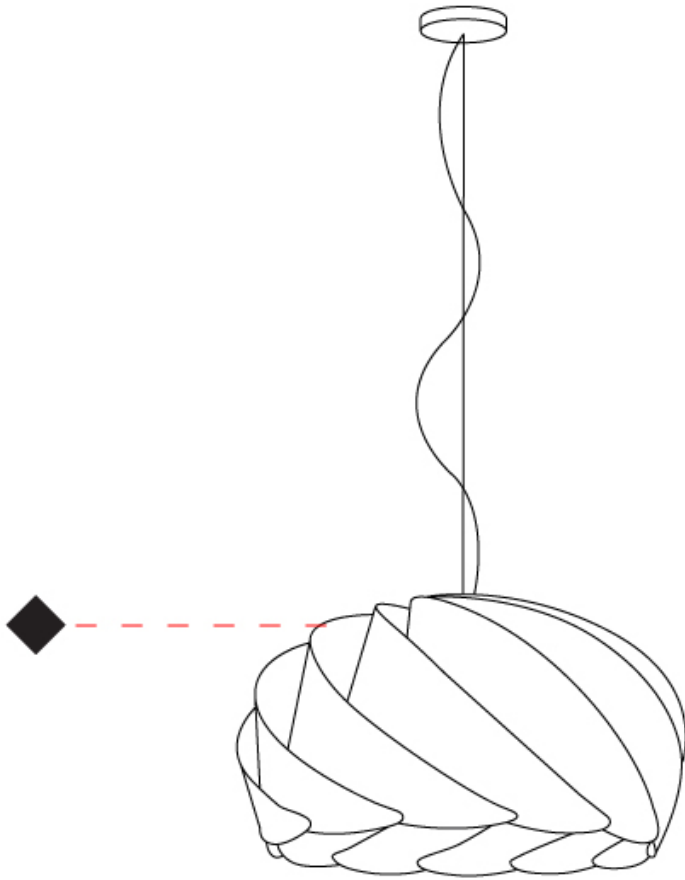

HALF GLOBE SUSPENSION

D61073-

PROJECT

TYPE

SPECIFIER

QUANTITY

DATE

D