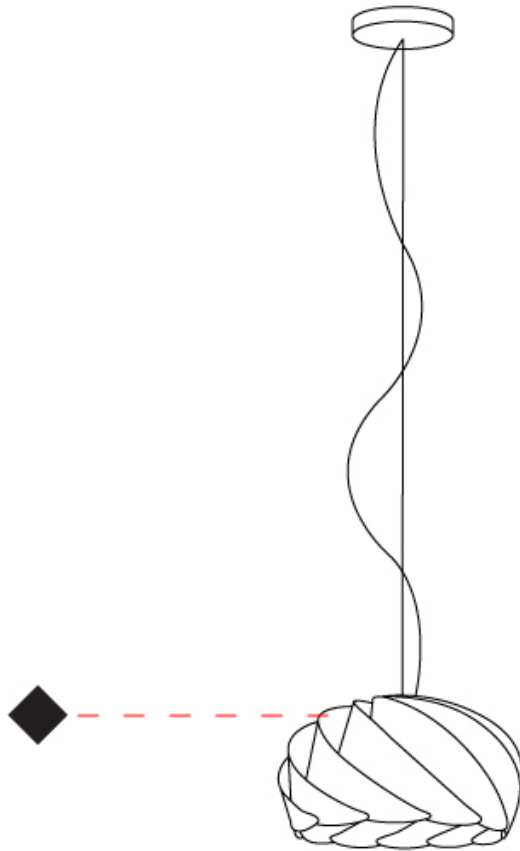

GENERAL

Series: Half Globe
 Brand: Linea Zero
 Division: Design
 Mounting Type: Suspension
 Mounting Location: Ceiling
 Subcategory: Pendant

PHYSICAL

Shape: Dome
 Diameter (mm): 260
 Diameter (in): 10 1/4
 Height (mm): 150
 Height (in): 5 7/8
 Max. Overall Height (mm): 1900
 Max. Overall Height (in): 74 13/16
 Light Distribution: Omnidirectional
 Diffuser: Polilux™ Shade - See Finish Options
 Fixture Finish: WHI / BLK / SIL / NGD / COP / PKM
 Fixture Material: Polilux™/ Metal holder

D

HALF GLOBE SUSPENSION

D61072-

base number Finish
Options

- To build a product code in our configurator select the specify button on the base model # product page
- To build a manual product code on this datasheet choose from the options listed below in blue font and add the suffix to the base model #

GENERAL

Series: Half Globe
 Brand: Linea Zero
 Division: Design
 Mounting Type: Suspension
 Mounting Location: Ceiling
 Subcategory: Pendant

PHYSICAL

Shape: Dome
 Diameter (mm): 420
 Diameter (in): 16 ⁹/₁₆
 Height (mm): 260
 Height (in): 10 ¹/₄
 Max. Overall Height (mm): 1900
 Max. Overall Height (in): 74 ¹³/₁₆
 Light Distribution: Omnidirectional
 Diffuser: Polilux™ Shade - See Finish Options
 Fixture Finish: WHI / BLK / SIL / NGD / COP / PKM
 Fixture Material: Polilux™/ Metal holder