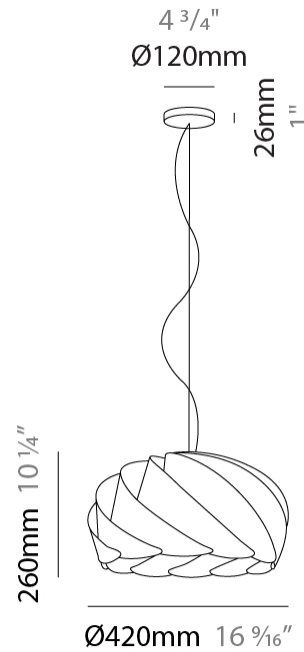

HALF GLOBE SUSPENSION

D61072-

base number   Finish
Options

1. To build a product code in our configurator select the specify button on the base model # product page
2. To build a manual product code on this datasheet choose from the options listed below in blue font and add the suffix to the base model #

GENERAL

Series: Half Globe
Brand: Linea Zero
Division: Design
Mounting Type: Suspension
Mounting Location: Ceiling
Subcategory: Pendant

PHYSICAL

Shape: Dome
Diameter (mm): 420
Diameter (in): 16 ⁹/₁₆
Height (mm): 260
Height (in): 10 ¹/₄
Max. Overall Height (mm): 1900
Max. Overall Height (in): 74 ¹³/₁₆
Light Distribution: Omnidirectional
Diffuser: Polilux™ Shade - See Finish Options
Fixture Finish: WHI / BLK / SIL / NGD / COP / PKM
Fixture Material: Polilux™/ Metal holder

ELECTRICAL

Number of Lamps: 1
Lamp Type: LED Retrofit
Bulb Included: Bulb Not Included
Max. Wattage Per Lamp (W): 7
Lamp Base: E26
Input Voltage (V): 120
Upon Request: 277Vac / GU24

LED

OPTICAL

RATINGS AND CERTIFICATIONS

Certified By: Certified for North American Standards
IP rating: IP20

PROJECT
TYPE
SPECIFIER
QUANTITY
DATE