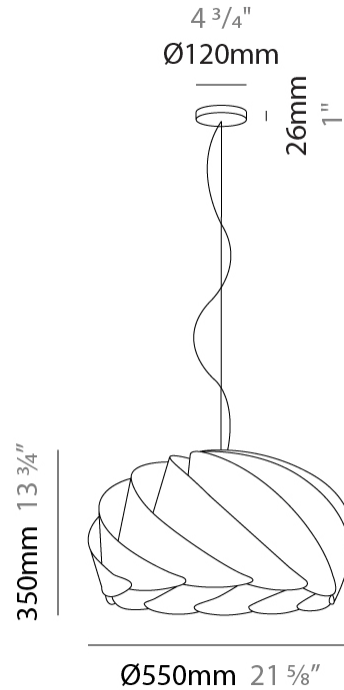

HALF GLOBE SUSPENSION

D61073-

base number   Finish
Options

1. To build a product code in our configurator select the specify button on the base model # product page
2. To build a manual product code on this datasheet choose from the options listed below in blue font and add the suffix to the base model #

GENERAL

Series: Half Globe
Brand: Linea Zero
Division: Design
Mounting Type: Suspension
Mounting Location: Ceiling
Subcategory: Pendant

PHYSICAL

Shape: Dome
Diameter (mm): 550
Diameter (in): 21 ⁵/₈
Height (mm): 350
Height (in): 13 ³/₄
Max. Overall Height (mm): 1900
Max. Overall Height (in): 74 ¹³/₁₆
Light Distribution: Omnidirectional
Diffuser: Polilux™ Shade - See Finish Options
Fixture Finish: WHI / BLK / SIL / NGD / COP / PKM
Fixture Material: Polilux™/ Metal holder

ELECTRICAL

Number of Lamps: 1
Lamp Type: LED Retrofit
Bulb Included: Bulb Not Included
Max. Wattage Per Lamp (W): 7
Lamp Base: E26
Input Voltage (V): 120
Upon Request: 277Vac / GU24

LED

OPTICAL

RATINGS AND CERTIFICATIONS

Certified By: Certified for North American Standards
IP rating: IP20

PROJECT
TYPE
SPECIFIER
QUANTITY
DATE